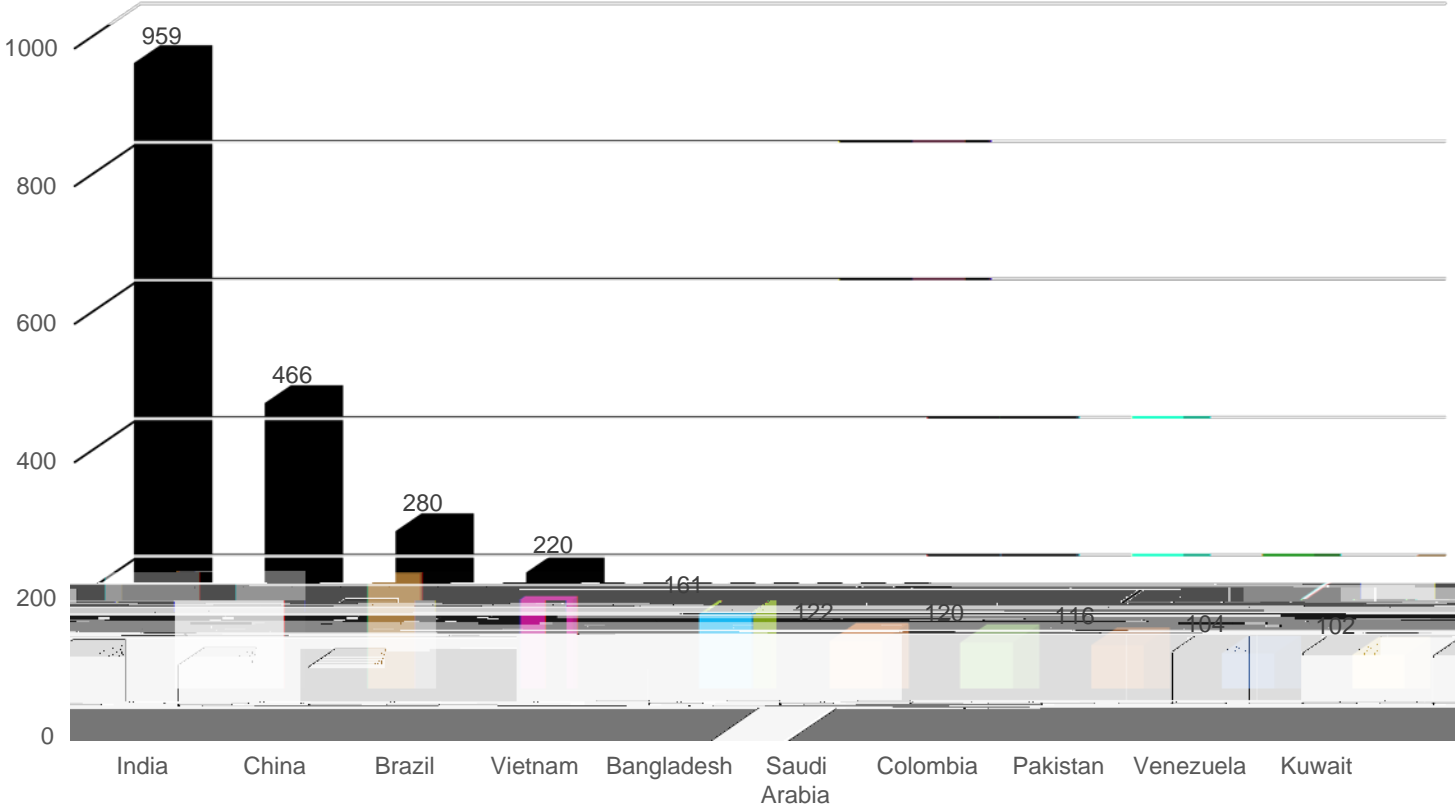

USF World  
Office of International Services  
Fall 2021

Top 10 Countries

USF World  
Office of International Services  
Fall 2021

400

200

0

USF World  
Office of International Services  
Fall 2021

Top 10 Countries Undergraduate Students

USF World  
Office of International Services  
Fall 2021

Top 10 Countries Pathway Students

USF World

USF World  
Office of International Services  
Fall 2021

Top 10 Majors Undergraduate Students

Bolivia	54
---------	----

Dominican Republic	6	0.13%
Ecuador	24	0.51%
Egypt	88	1.88%
El Salvador	16	0.34%
Eritrea	1	0.02%
Ethiopia	8	0.17%
Finland	3	0.06%
France	29	0.62%
Gabon	2	0.04%
Georgia	6	0.13%
Germany	28	0.60%
Ghana	20	0.43%
Greece	5	0.11%
Grenada	1	0.02%
Guatemala	9	0.19%
Guyana	3	0.06%
Haiti	18	0.38%
Honduras	28	0.60%
Hong Kong	2	0.04%
Iceland	1	0.02%
India	959	20.44%
Indonesia	13	0.28%
Iran	39	0.83%
Iraq	3	0.06%

Czech Republic	2	0.04%
Denmark	3	0.06%
Dominica	7	0.15%