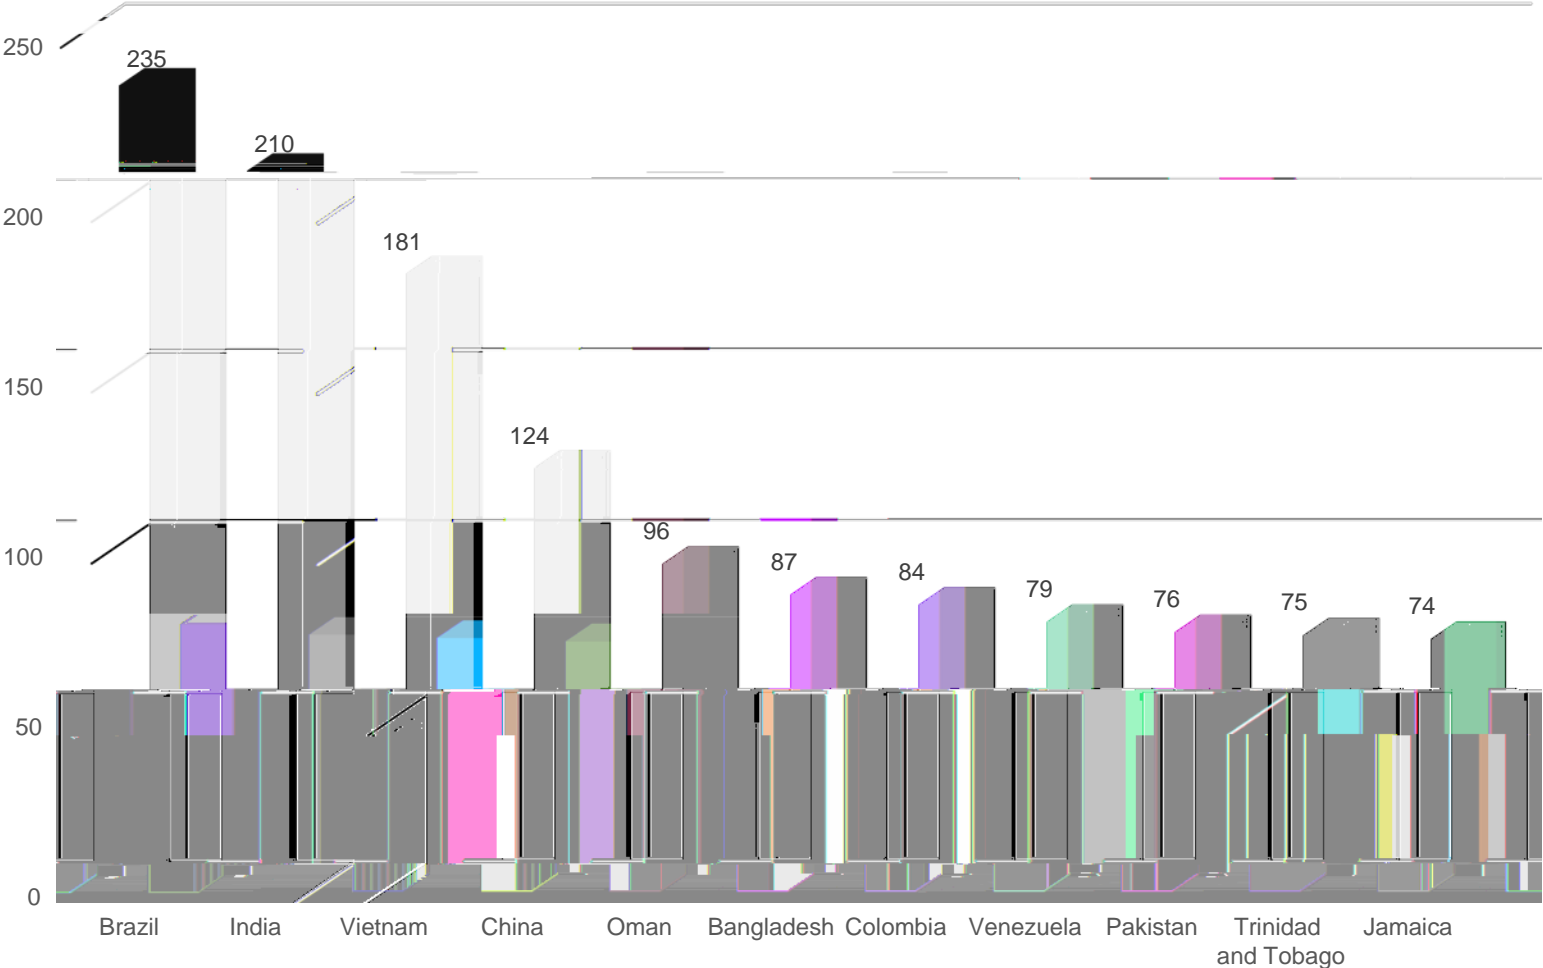

USF World  
Office of International Services  
Fall 2021

Top 10 Countries

USF World  
Office of International Services  
Fall 2021

400

200

0

USF World  
Office of International Services  
Fall 2021

Top 10 Countries Undergraduate Students

USF World  
Office of International Services  
Fall 2021

Top 10 Countries Pathway Students

USF World

USF World  
Office of International Services  
Fall 2021

Top 10 Majors Undergraduate Students

Bolivia	54
---------	----

Dominican Republic	6	0.13%
Ecuador	24	0.51%
Egypt	88	1.88%
El Salvador	16	0.34%
Eritrea	1	0.02%
Ethiopia	8	0.17%
Finland	3	0.06%
France	29	0.62%
Gabon	2	0.04%
Georgia	6	0.13%
Germany	28	0.60%
Ghana	20	0.43%
Greece	5	0.11%
Grenada	1	0.02%
Guatemala	9	0.19%
Guyana	3	0.06%
Haiti	18	0.38%
Honduras	28	0.60%
Hong Kong	2	0.04%
Iceland	1	0.02%
India	959	20.44%
Indonesia	13	0.28%
Iran	39	0.83%
Iraq	3	0.06%

Czech Republic	2	0.04%
Denmark	3	0.06%
Dominica	7	0.15%