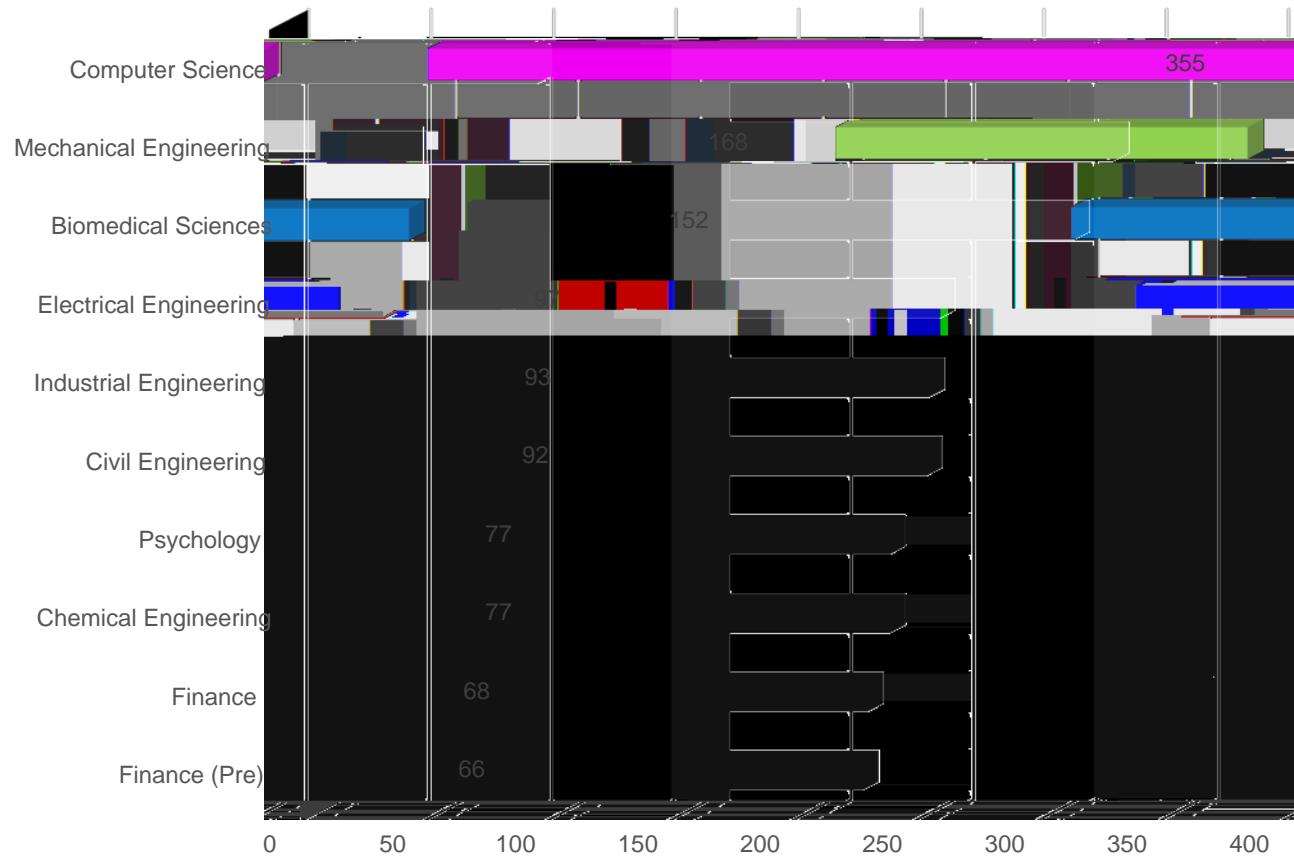

USF World  
Office of International Services  
Fall 2021

Top 10 Countries

USF World  
Office of International Services  
Fall 2021

400

200

0

USF World  
Office of International Services  
Fall 2021

Top 10 Countries Undergraduate Students

USF World  
Office of International Services  
Fall 2021

Top 10 Countries Pathway Students

USF World

USF World  
Office of International Services  
Fall 2021

Top 10 Majors Undergraduate Students

Bolivia	54
---------	----

Dominican Republic	6	0.13%
Ecuador	24	0.51%
Egypt	88	1.88%
El Salvador	16	0.34%
Eritrea	1	0.02%
Ethiopia	8	0.17%
Finland	3	0.06%
France	29	0.62%
Gabon	2	0.04%
Georgia	6	0.13%
Germany	28	0.60%
Ghana	20	0.43%
Greece	5	0.11%
Grenada	1	0.02%
Guatemala	9	0.19%
Guyana	3	0.06%
Haiti	18	0.38%
Honduras	28	0.60%
Hong Kong	2	0.04%
Iceland	1	0.02%
India	959	20.44%
Indonesia	13	0.28%
Iran	39	0.83%
Iraq	3	0.06%