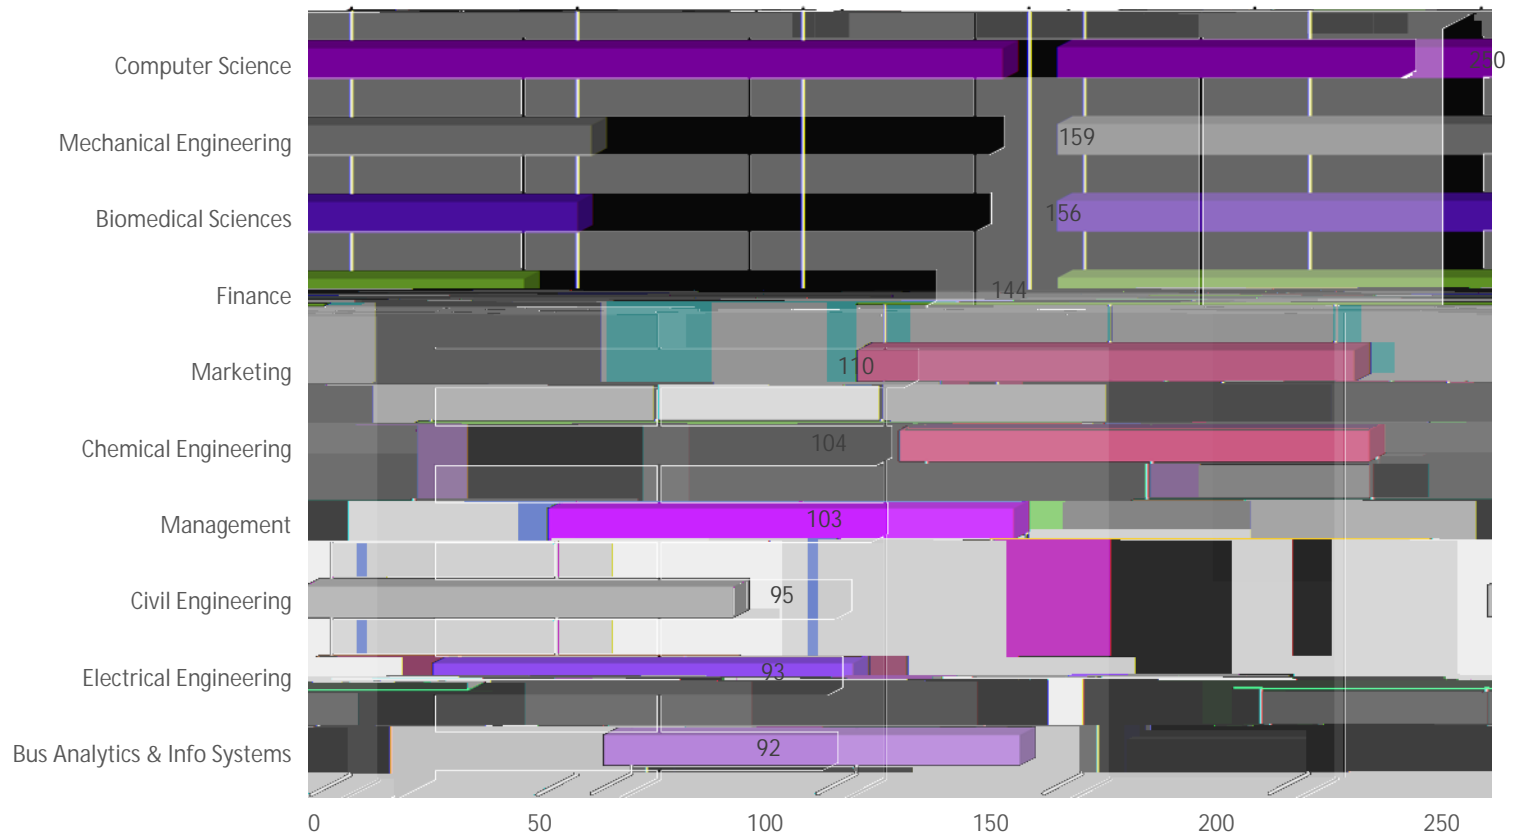

USF World
Office of International Services
Fall 2020

USF International Students Per Academic Level

USF World
Office of International Services
Fall 2020

Top 10 Countries

USF World
Office of International Services
Fall 2020

USF World
Office of International Services
Fall 2020

Top 10 Countries - Pathway Students

USF World
Office of International Services
Fall 2020

Top 10 Graduate Majors

USF World
Office of International Services
Fall 2020

Top 10 Majors - Undergraduate Students

Nicaragua	1	0.02%
Niger	1	0.02%
Nigeria	79	1.82%
Norway	1	0.02%
Oman	137	3.15%

Number of International Students Per Country (Numerical Order)

Country	# Per	% of Total
India	696	16.01%
China	652	15.00%
Brazil	247	5.68%
Saudi Arabia	161	3.70%
Vietnam	151	3.47%
Bangladesh	140	3.22%
Oman	137	3.15%
Venezuela	115	2.65%
Taiwan	88	2.02%
Pakistan	87	2.00%
Kuwait	83	1.91%
Colombia	80	1.84%
Jamaica	80	1.84%
Nigeria	79	1.82%
Trinidad & Tobago	79	1.82%
Egypt	72	1.66%
Russia	66	1.52%
Mexico	65	1.50%