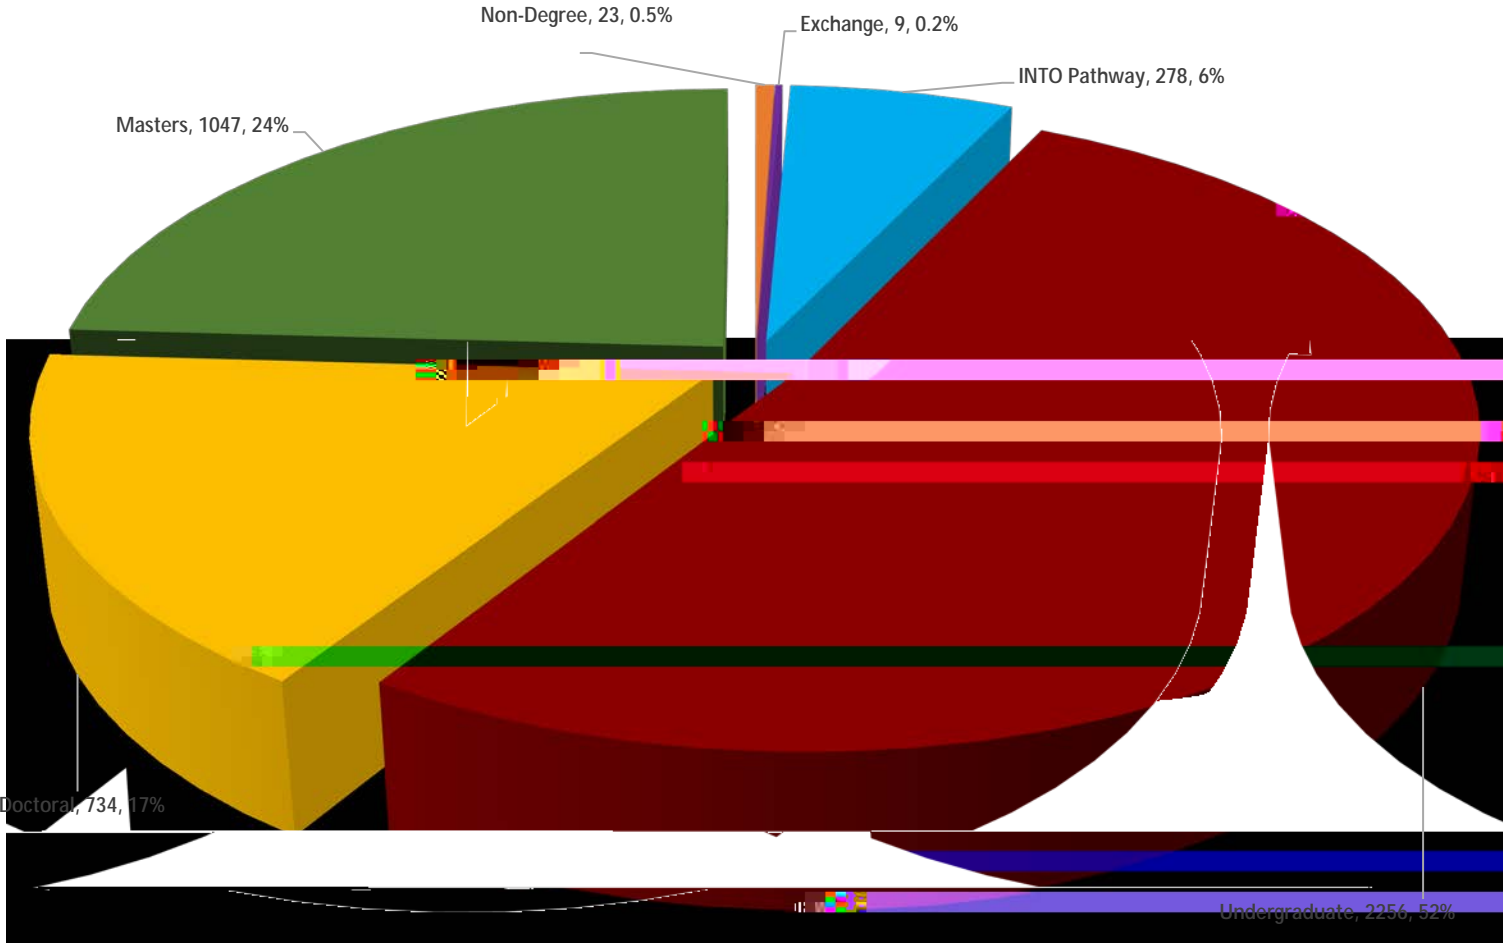

USF World
Office of International Services
Fall 2020

USF International Students Per Academic Level

USF World
Office of International Services
Fall 2020

Top 10 Countries

USF World
Office of International Services
Fall 2020

USF World
Office of International Services
Fall 2020

Top 10 Countries - Pathway Students

USF World
Office of International Services
Fall 2020

Top 10 Graduate Majors

USF World
Office of International Services
Fall 2020

Top 10 Majors - Undergraduate Students

Nicaragua	1	0.02%
Niger	1	0.02%
Nigeria	79	1.82%
Norway	1	0.02%
Oman	137	3.15%

Number of International Students Per Country (Numerical Order)

Country	# Per	% of Total
India	696	16.01%
China	652	15.00%
Brazil	247	5.68%
Saudi Arabia	161	3.70%
Vietnam	151	3.47%
Bangladesh	140	3.22%
Oman	137	3.15%
Venezuela	115	2.65%
Taiwan	88	2.02%
Pakistan	87	2.00%
Kuwait	83	1.91%
Colombia	80	1.84%
Jamaica	80	1.84%
Nigeria	79	1.82%
Trinidad & Tobago	79	1.82%
Egypt	72	1.66%
Russia	66	1.52%
Mexico	65	1.50%