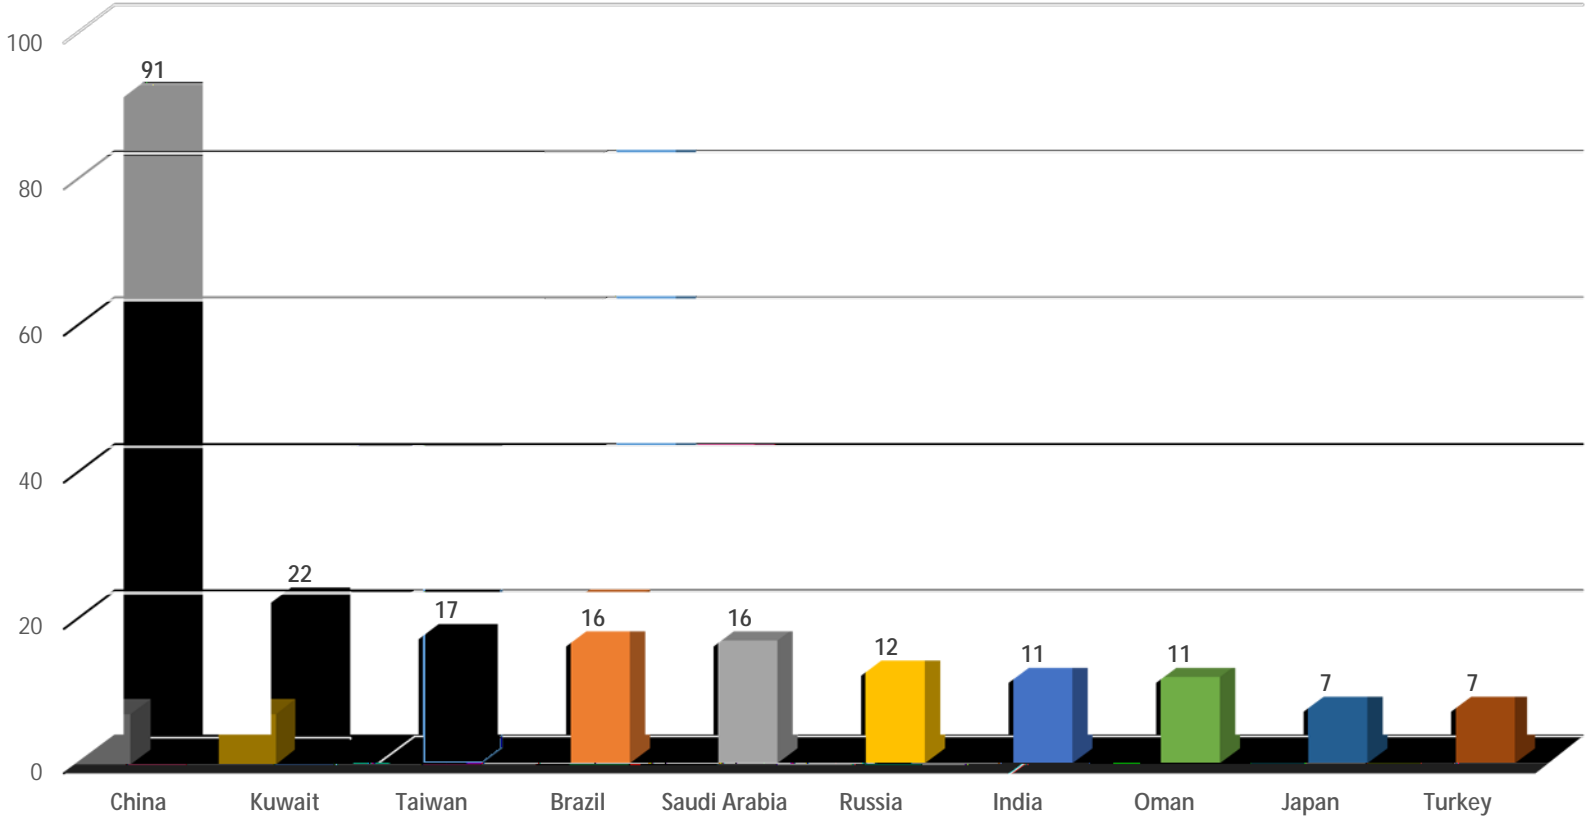

USF World
Office of International Services
Fall 2020

USF International Students Per Academic Level

USF World
Office of International Services
Fall 2020

Top 10 Countries

USF World
Office of International Services
Fall 2020

USF World
Office of International Services
Fall 2020

Top 10 Countries - Pathway Students

USF World
Office of International Services
Fall 2020

Top 10 Graduate Majors

USF World
Office of International Services
Fall 2020

Top 10 Majors - Undergraduate Students

Nicaragua	1	0.02%
Niger	1	0.02%
Nigeria	79	1.82%
Norway	1	0.02%
Oman	137	3.15%

Number of International Students Per Country (Numerical Order)

Country	# Per	% of Total
India	696	16.01%
China	652	15.00%
Brazil	247	5.68%
Saudi Arabia	161	3.70%
Vietnam	151	3.47%
Bangladesh	140	3.22%
Oman	137	3.15%
Venezuela	115	2.65%
Taiwan	88	2.02%
Pakistan	87	2.00%
Kuwait	83	1.91%
Colombia	80	1.84%
Jamaica	80	1.84%
Nigeria	79	1.82%
Trinidad & Tobago	79	1.82%
Egypt	72	1.66%
Russia	66	1.52%
Mexico	65	1.50%