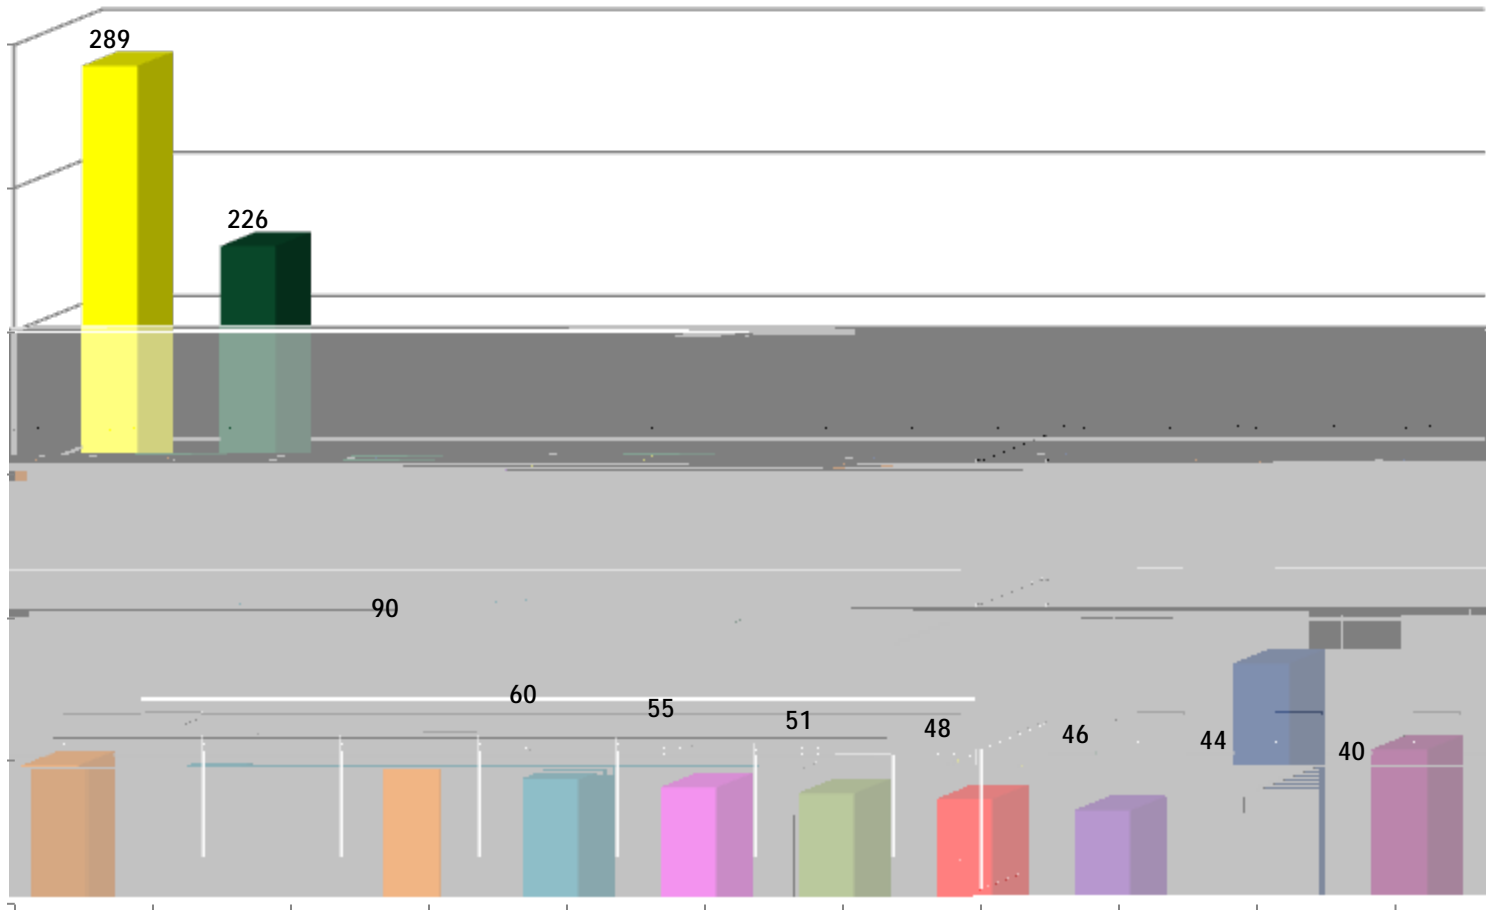

USF World

Fall 2011

Top 10 Countries

Fall 2011 Total Enrollment = 1745

USF World

Fall 2011

Fall 2011 Total Enrollment = 1745

USF World

Fall 2011

Top 10 Countries - Undergraduate Students

Fall 2011 Total Enrollment = 1745

USF World

Fall 2011

Top 10 Majors for Graduate Students

Fall 2011 Total Enrollment = 1745

USF World

Fall 2011

Fall 2011 Total Enrollment = 1745

USF World

Fall 2011

International Students Per USF Campus

Fall 2011 Total Enrollment = 1745

Number of International Students Per Country (Numerical Order)

Country	# Per	% of total