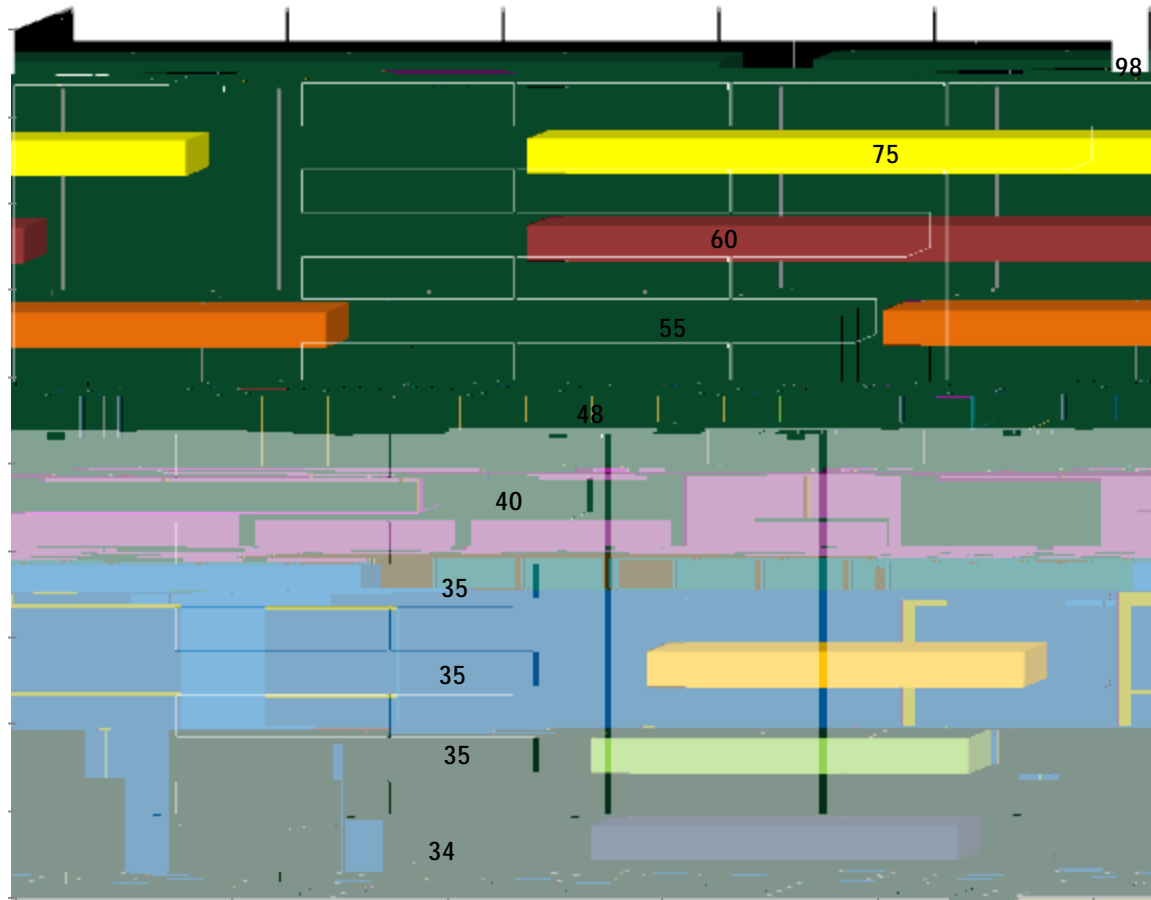

USF World

Fall 2011

Top 10 Countries

Fall 2011 Total Enrollment = 1745

USF World

Fall 2011

Fall 2011 Total Enrollment = 1745

USF World

Fall 2011

Top 10 Countries - Undergraduate Students

Fall 2011 Total Enrollment = 1745

USF World

Fall 2011

Top 10 Majors for Graduate Students

Fall 2011 Total Enrollment = 1745

USF World

Fall 2011

Fall 2011 Total Enrollment = 1745

USF World

Fall 2011

International Students Per USF Campus

Fall 2011 Total Enrollment = 1745

Number of International Students Per Country (Numerical Order)

Country	# Per	% of total